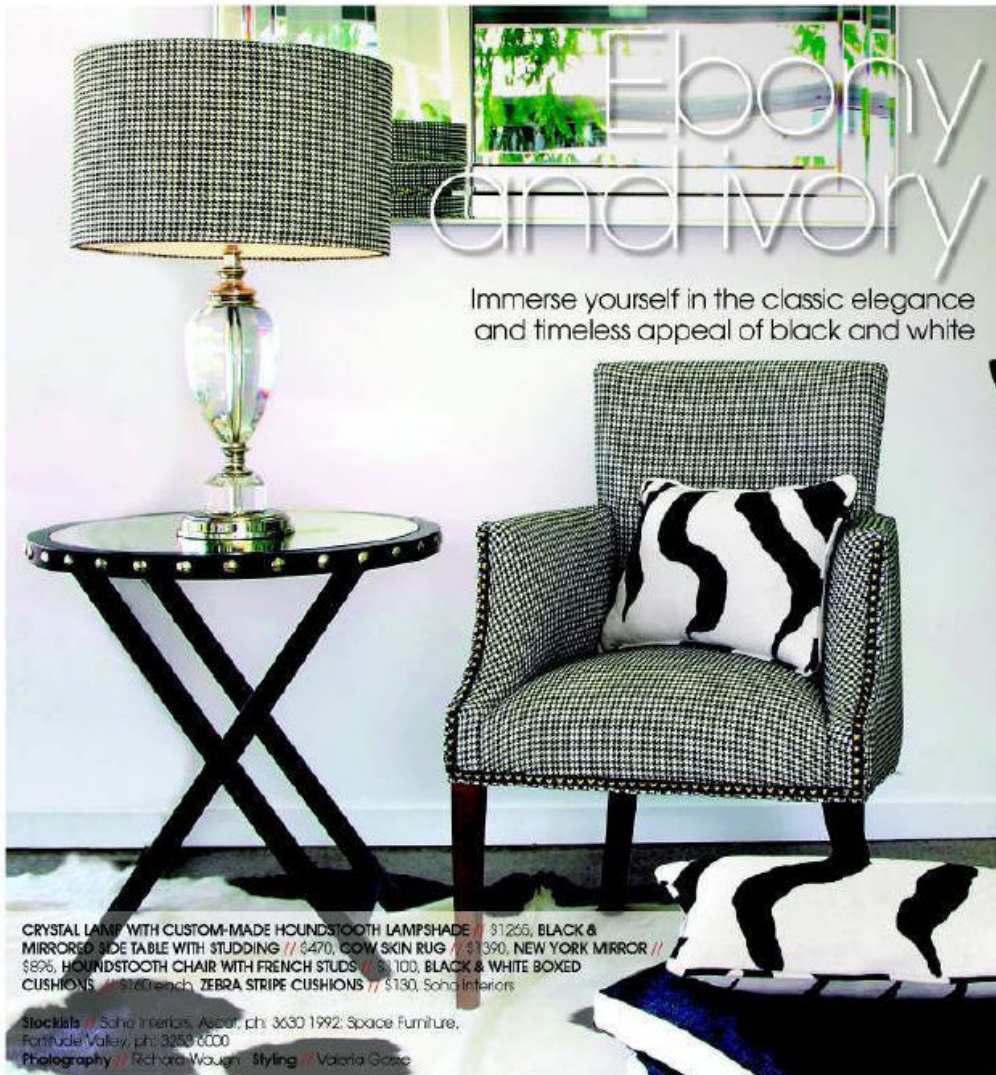

home^{bn}

DESIGN // ARCHITECTURE // SPACE // GARDEN

Economy and Ivory

Immerse yourself in the classic elegance and timeless appeal of black and white

CRYSTAL LAMP WITH CUSTOM-MADE HOUNDSTOOTH LAMP SHADE // \$1,265, BLACK & MIRROR SIDE TABLE WITH STUDDING // \$470, COW SKIN RUG // \$1,390, NEW YORK MIRROR // \$895, HOUNDSTOOTH CHAIR WITH FRENCH STUDS // \$1,100, BLACK & WHITE BOXED CUSHIONS // \$160 each, ZEBRA STRIPE CUSHIONS // \$130, Sono Interiors

Stockists // Sono Interiors, Ascot, ph: 3630 1592; Space Furniture, Fortitude Valley, ph: 3253 6000

Photography // Richard Waugh // Styling // Valeria Giese

GIORGETTI MOON BEECHWOOD UPHOLSTERED ARMCHAIR // \$4365, Space Furniture.

WHITE BOX // \$450 (sm), \$550 (med), BLACK DIAMOND BOX // \$420, Sono Interiors

POL'S POTTEN WILDFLOWER VASE // from \$300, Space Furniture

B&B ITALIA, MAXALTO COLLECTION ROUND SOFA // \$13,250 (excludes cushions), Space Furniture